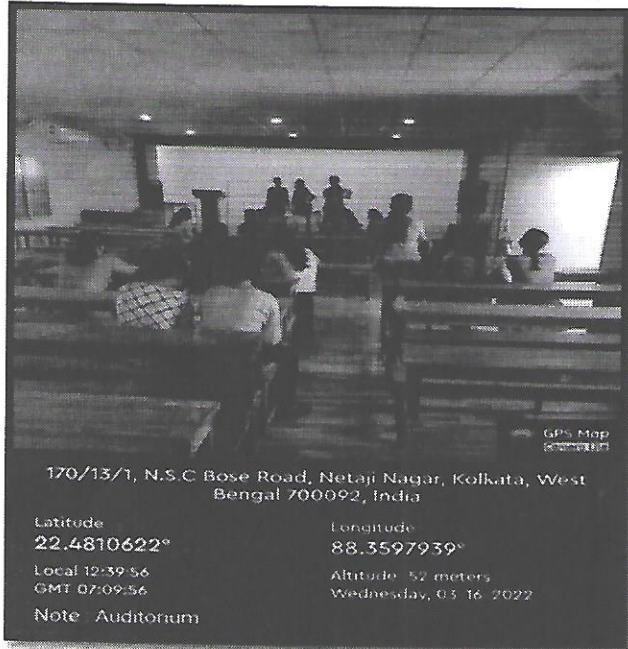

NETAJI NAGAR COLLEGE FOR WOMEN
170/13/1 N.S.C BOSE ROAD, REGENT ESTATE, KOLKATA-92

170/13/1, N.S.C Bose Road, Netaji Nagar, Kolkata, West Bengal 700092, India

Latitude
22.4810622°

Local 12:39:56
GMT 07:09:56

Note Auditorium

Longitude
88.3597939°

Altitude 52 meters
Wednesday, 03.16.2022

9/93, Netaji Nagar Rd, Netaji Nagar, Kolkata, West Bengal 700092, India

Latitude
22.4810025°

Local 14:45:48
GMT 09:15:48

Note conference room