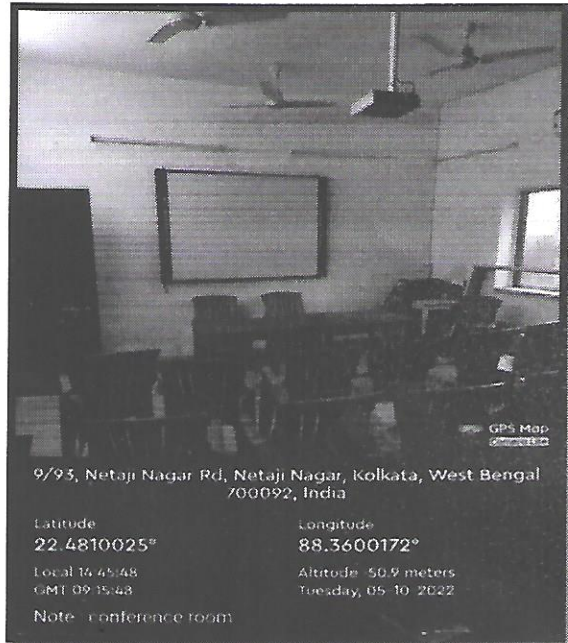

9/93, Netaji Nagar Rd, Netaji Nagar, Kolkata, West Bengal 700092, India

Latitude
22.4810025°

Local 14:45:48
GMT 09:15:48

Note conference room

Longitude
88.3600172°

Altitude 50.9 meters
Tuesday, 05.10.2022