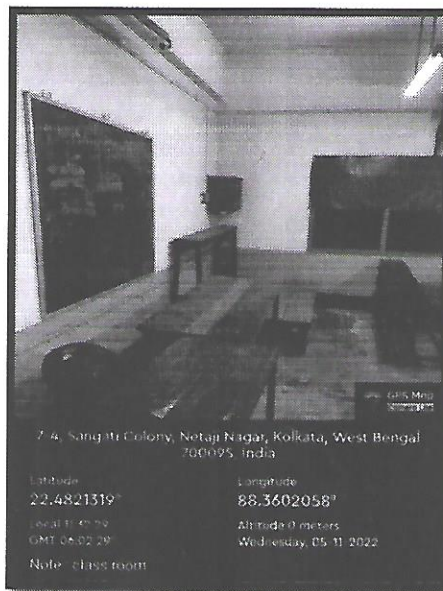

7/4, Sanghati Colony, Netaji Nagar, Kolkata, West Bengal 700095, India

Latitude
22.4821319°

Local 11:40:19
GMT 06:02:29

Note class room

Longitude
88.3602058°

Altitude 0 meters
Wednesday, 05.11.2022

Yash
Principal
Netaji Nagar College for Women
Regent Estate, Kol - 92