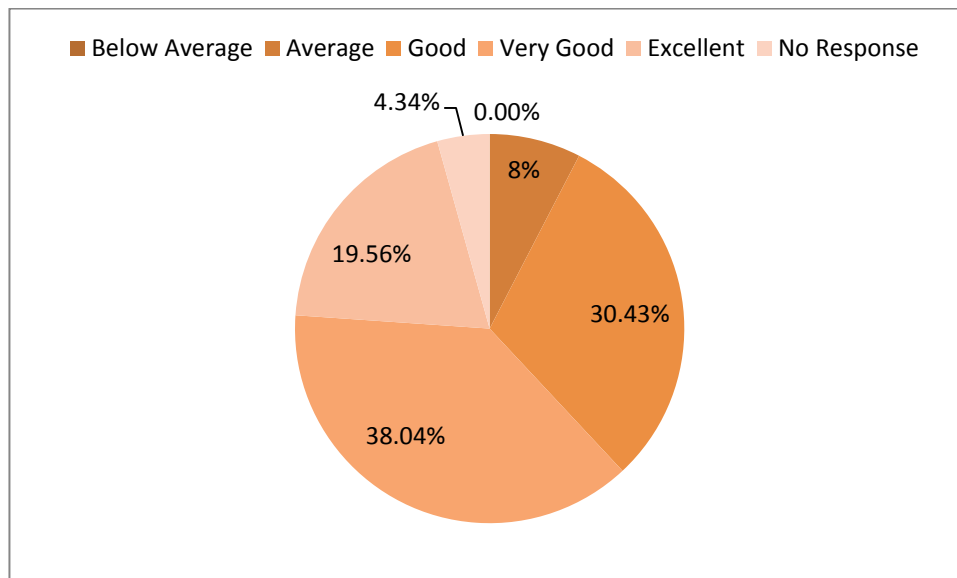

9. Availability of teachers in laboratory

Choice of Response	Response	Response%
Below Average	0	0.00%
Average	7	8%
Good	28	30.43%
Very Good	35	38.04%
Excellent	18	19.56%
No Response	4	4.34%

Principal
Netaji Nagar College for Women
Regent Estate, Koi - 92