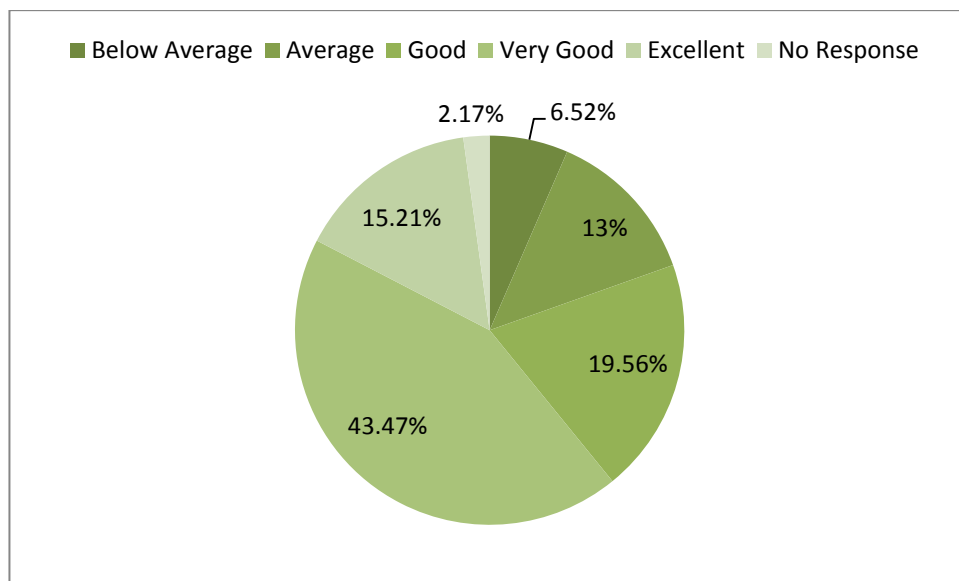

5. Cataloguing and arrangement system of books:

Choice of Response	Response	Response%
Below Average	2	6.52%
Average	10	13%
Good	15	19.56%
Very Good	45	43.47%
Excellent	15	15.21%
No Response	5	2.17%

[Signature]
Principal
Metaji Nagar College for Women
Regent Estate, Kol - 92