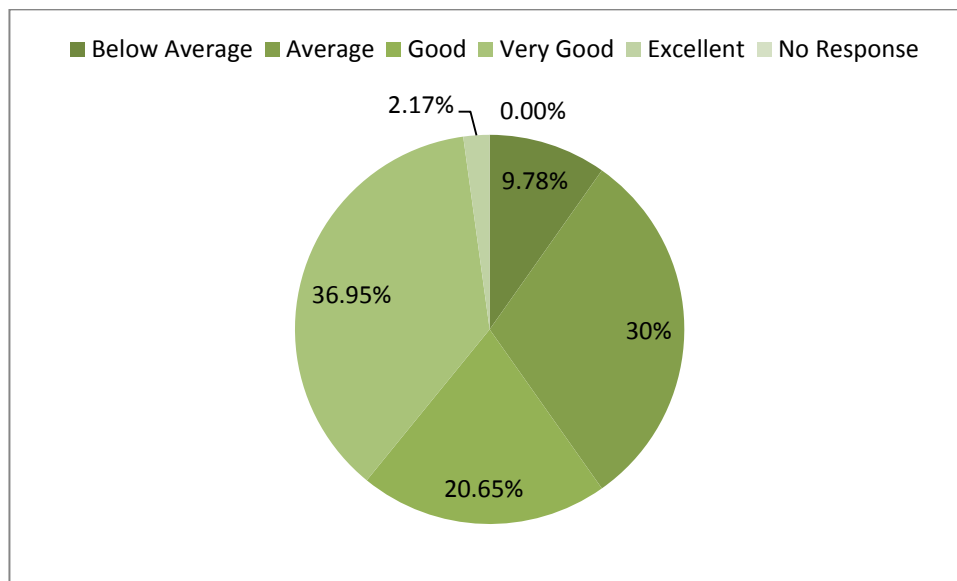

Library and Office

1. Library Resources (required no. of books):

Choice of Response	Response	Response%
Below Average	9	9.78%
Average	28	30%
Good	19	20.65%
Very Good	34	36.95%
Excellent	2	2.17%
No Response	0	0.00%