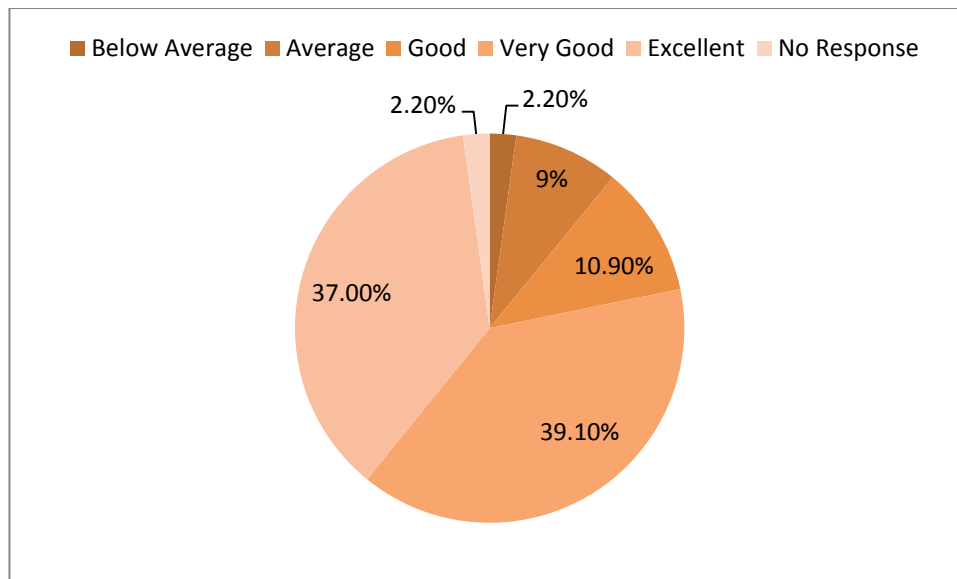

6. Helps students by providing study material:

Choice of Response	Response	Response%
Below Average	0	2.20%
Average	25	9%
Good	20	10.90%
Very Good	25	39.10%
Excellent	20	37.00%
No Response	2	2.20%

Principal
Metaji Nagar College for Women
Regent Estate, Kol - 92