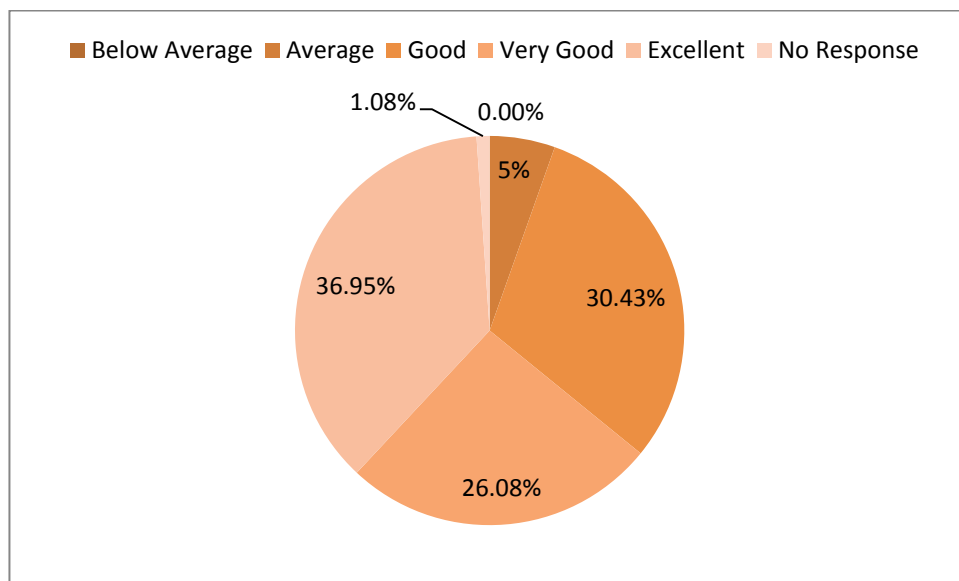

10. Helping the students in conducting experiments:

Choice of Response	Response	Response%
Below Average	0	0.00%
Average	5	5%
Good	28	30.43%
Very Good	24	26.08%
Excellent	34	36.95%
No Response	1	1.08%

[Signature]
Principal
Melaji Nagar College for Women
Regent Estate, Kol - 92