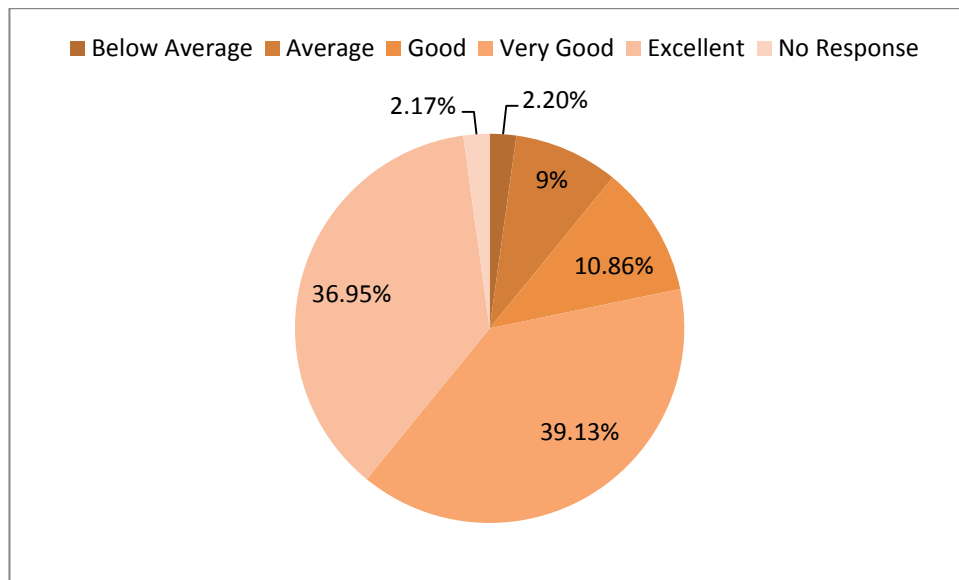

5. Shows the evaluated answer books:

Choice of Response	Response	Response%
Below Average	2	2.20%
Average	8	9%
Good	10	10.86%
Very Good	36	39.13%
Excellent	34	36.95%
No Response	2	2.17%

[Signature]
Principal
Metaji Nagar College for Women
Regent Estate, Kol - 92