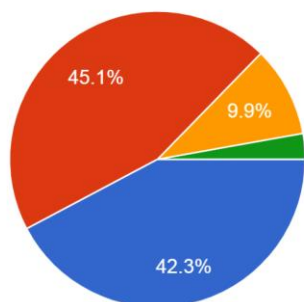

Canteen facility of the College

71 responses

- Excellent
- Good
- Average
- Below average
- Poor

Internal Examination and evaluation system

71 responses

- Excellent
- Good
- Average
- Below average
- Poor

Principal
Metaji Nagar College for Women
Regent Estate, Kol - 92