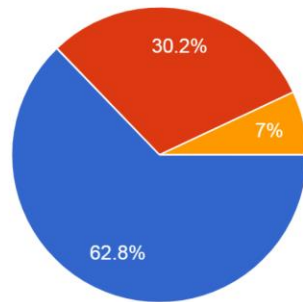

The admission process is transparent and efficient

43 responses

- strongly agree
- Agree
- Neutral
- Disagree
- Strongly Disagree

The college has a functional mechanism for addressing student grievances

43 responses