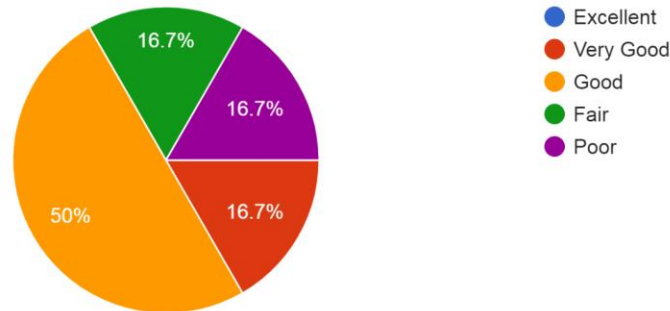

6 responses

Rate the sports and extracurricular facilities of the College during your tenure as student

6 responses

Rate the Laboratories & equipments facilities of the College during your tenure as student