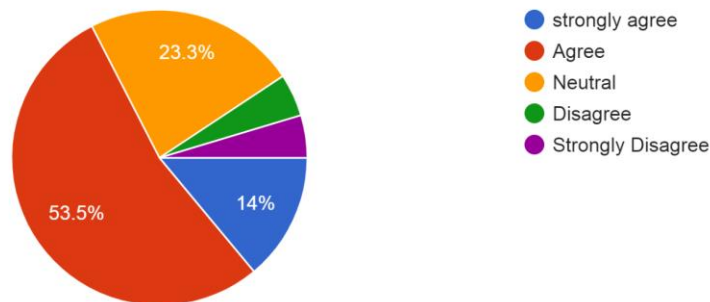

Principal
Netaji Nagar College for Women
Regent Estate, Kol - 92