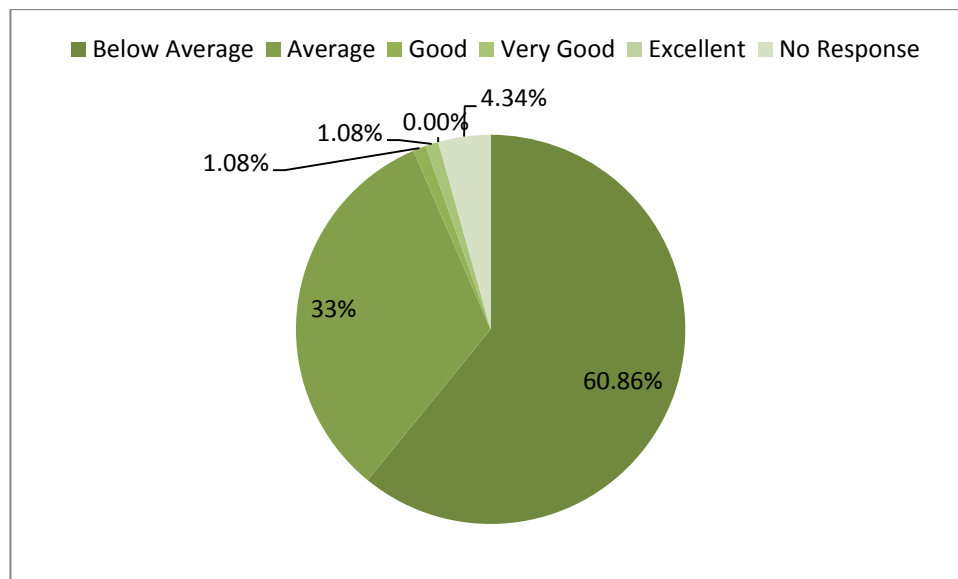

6. Availability of Xerox facility

Choice of Response	Response	Response%
Below Average	56	60.86%
Average	30	33%
Good	1	1.08%
Very Good	1	1.08%
Excellent	0	0.00%
No Response	4	4.34%

[Signature]
Principal
Netaji Nagar College for Women
Regent Estate, Kol - 92