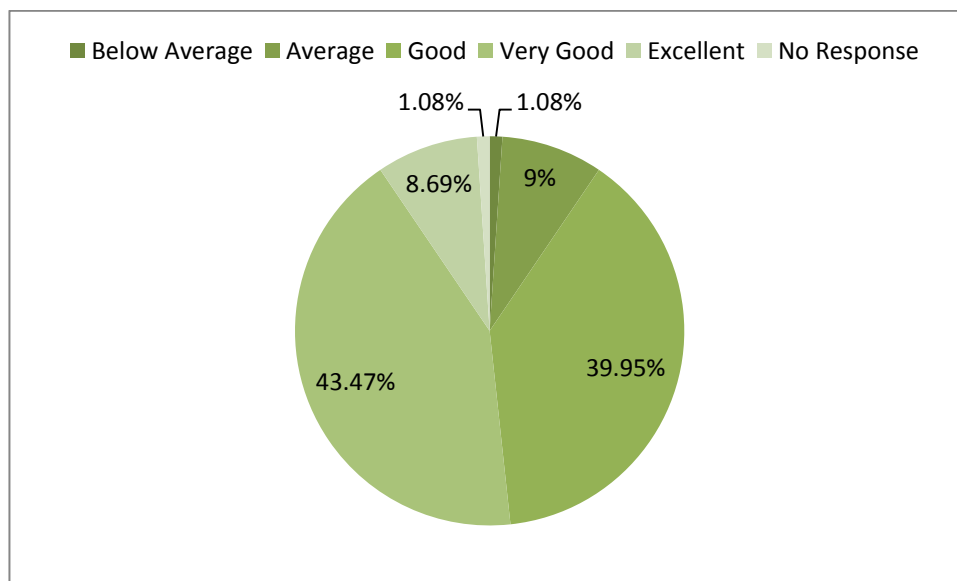

7. Cooperation from office staff

Choice of Response	Response	Response%
Below Average	1	1.08%
Average	8	9%
Good	34	39.95%
Very Good	40	43.47%
Excellent	8	8.69%
No Response	1	1.08%

[Signature]
Principal
Netaji Nagar College for Women
Regent Estate, Kol - 92