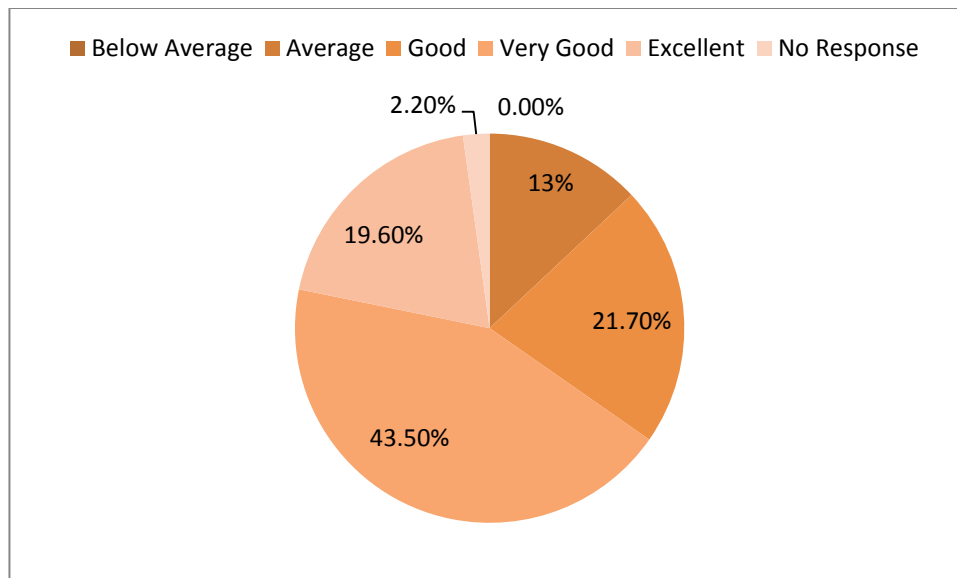

2. Regularity in taking classes:

Choice of Response	Response	Response%
Below Average	0	0.00%
Average	12	13%
Good	20	21.70%
Very Good	40	43.50%
Excellent	18	19.60%
No Response	2	2.20%

Principal
Melaji Nagar College for Women
Regent Estate, Kol - 92