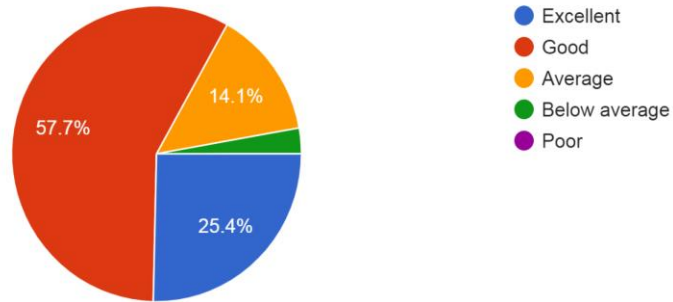

Academic Discipline i.e. Timely Conduct of Lecture/Practicals/Projects/Field Visits

71 responses

Quality of teaching learning provided by the College

71 responses

Library facility of the College

71 responses