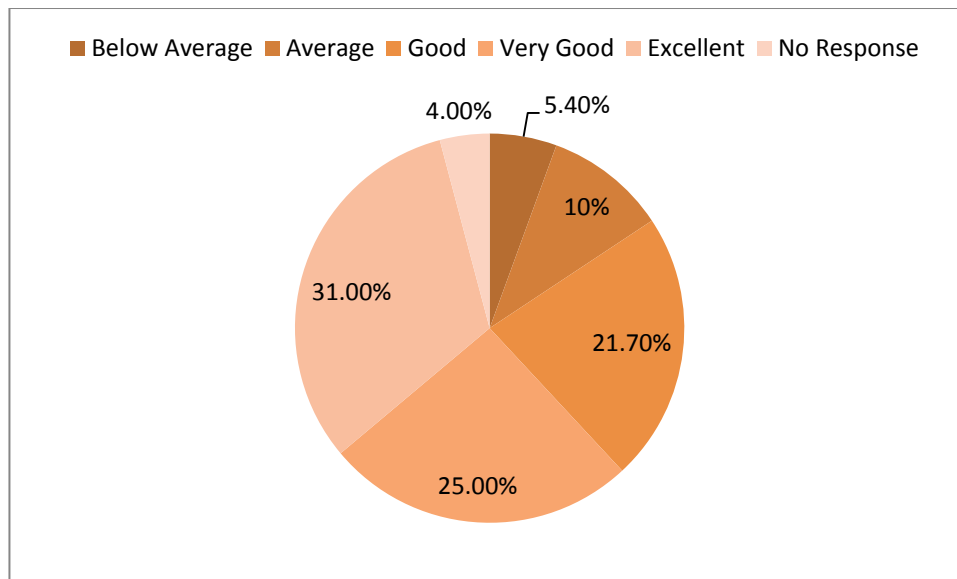

4. Shares the answer of class tests:

Choice of Response	Response	Response%
Below Average	5	5.40%
Average	9	10%
Good	20	21.70%
Very Good	23	25.00%
Excellent	31	31.00%
No Response	4	4.00%

Principal
Metaji Nagar College for Women
Regent Estate, Kol - 92