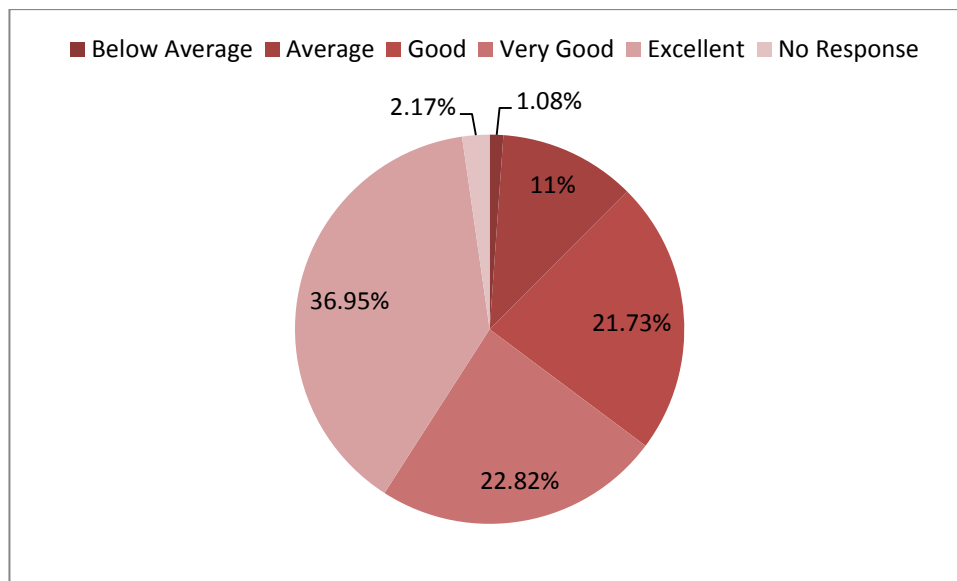

2. Availability of Clean Washrooms

Choice of Response	Response	Response%
Below Average	1	1.08%
Average	10	11%
Good	20	21.73%
Very Good	34	22.82%
Excellent	25	36.95%
No Response	2	2.17%

Principal
Metaji Nagar College for Women
Regent Estate, Kol - 92