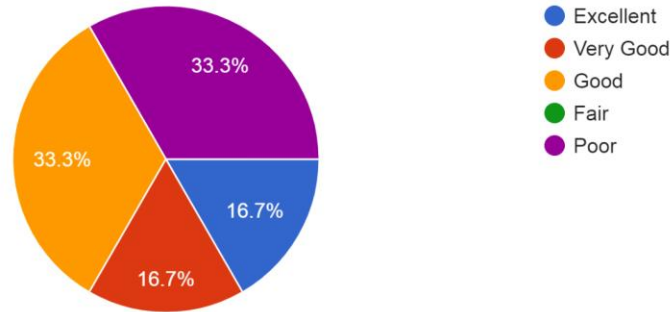

6 responses

Rate the sports and extracurricular facilities of the College during your tenure as student

6 responses

Rate the Laboratories & equipments facilities of the College during your tenure as student