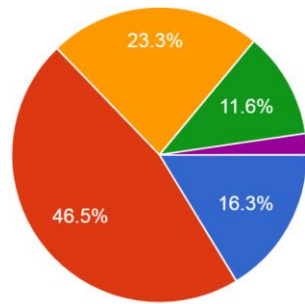

43 responses

Principal
Netaji Nagar College for Women
Regent Estate, Kol - 92

The canteen offers hygienic and affordable food options

43 responses

- strongly agree
- Agree
- Neutral
- Disagree
- Strongly Disagree