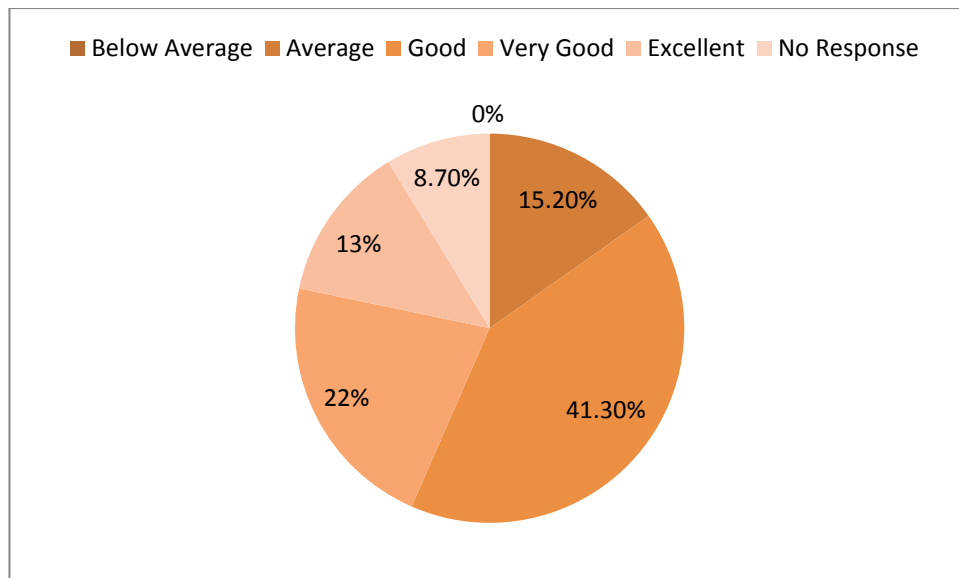

Student Feedback (2022-2023)

Total number of Responses=92

Teachers of the department:

1. Punctuality in classes:

Choice of Response	Response	Response%
Below Average	0	0%
Average	14	15.20%
Good	38	41.30%
Very Good	20	22%
Excellent	12	13%
No Response	8	8.70%

Principal
Melaji Nagar College for Women
Regent Estate, Kol - 92