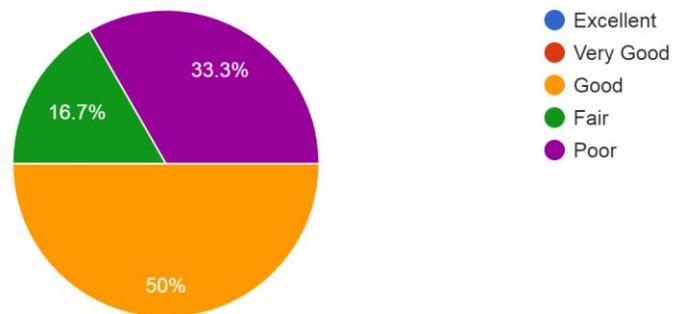

Principal
Netaji Nagar College for Women
Regent Estate, Kol - 92