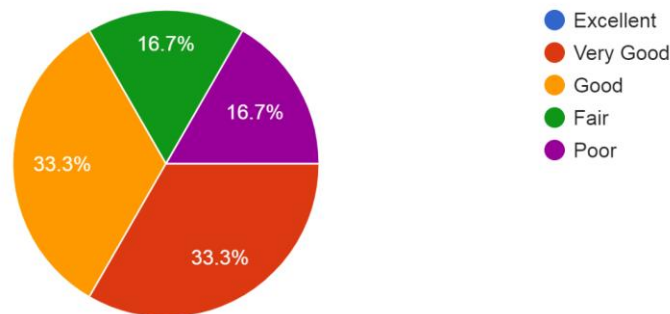

[Signature]
Principal
Metaji Nagar College for Women
Regent Estate, Kol - 92