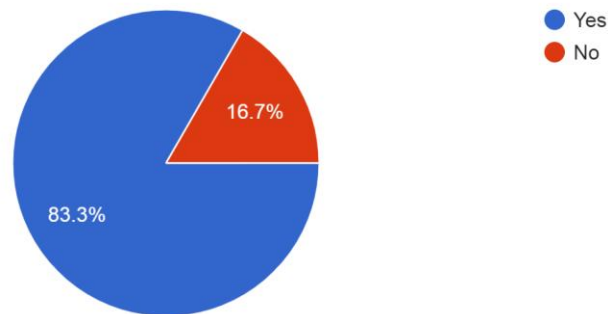

If you are invited to deliver a Guest Lecture/ Special Talk / Motivational Session for your juniors, will you be interested?

6 responses