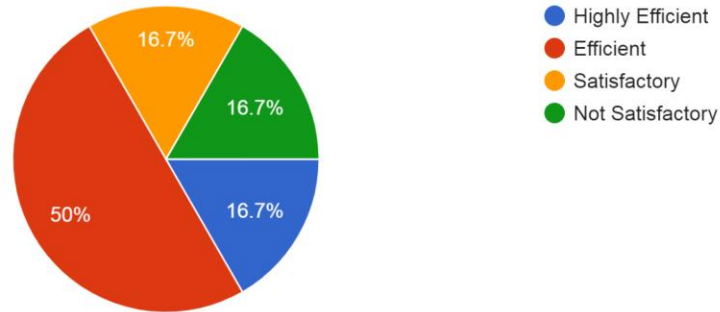

Rate the academic initiative taken by the College to improve overall development of the students

6 responses

Do you like to join the Alumni Association of Netaji Nagar College for women?

6 responses