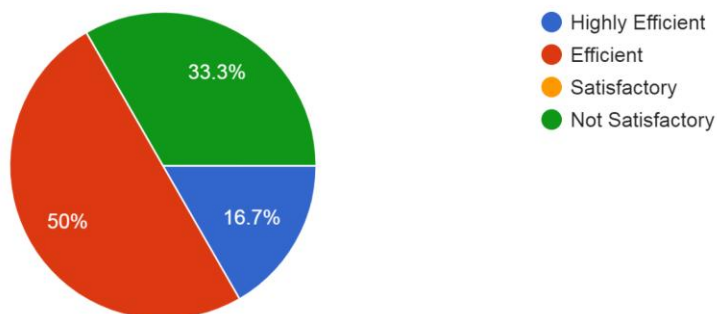

Principal
Netaji Nagar College for Women
Regent Estate, Kd - 92