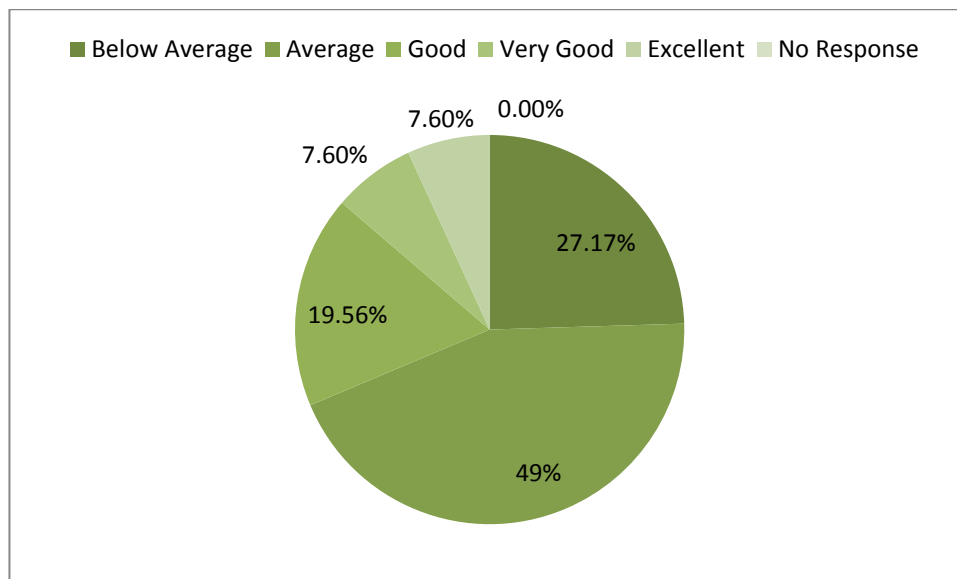

3. Cooperation from Library Staff

Choice of Response	Response	Response%
Below Average	20	21.73%
Average	19	21%
Good	40	43.47%
Very Good	10	7.60%
Excellent	2	7.60%
No Response	1	0.00%

[Signature]
Principal
Netaji Nagar College for Women
Regent Estate, Kol - 92