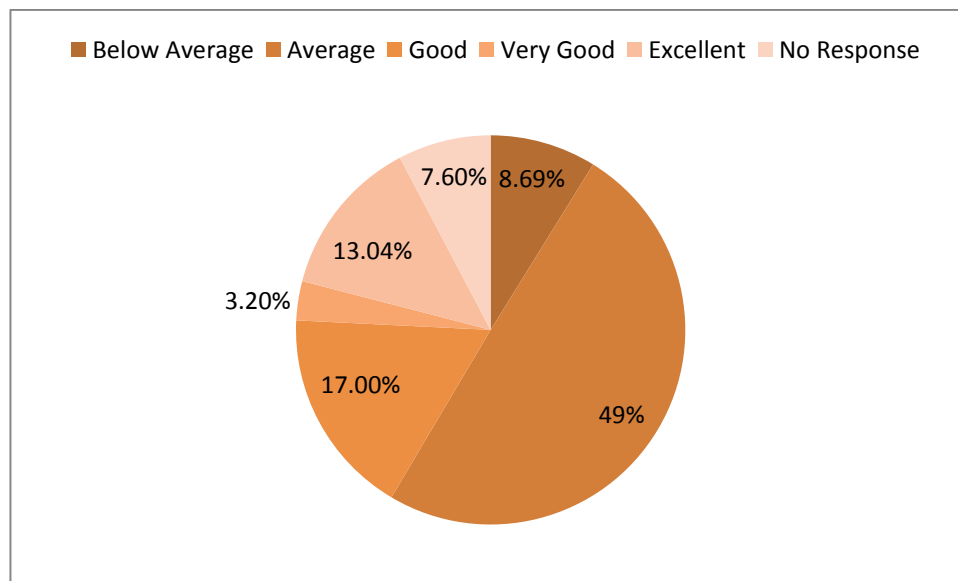

8. Inspire students for ethical conduct:

Choice of Response	Response	Response%
Below Average	5	8.69%
Average	18	49%
Good	34	17.00%
Very Good	17	3.20%
Excellent	16	13.04%
No Response	2	7.60%

[Signature]
Principal
Melaji Nagar College for Women
Regent Estate, Kol - 92