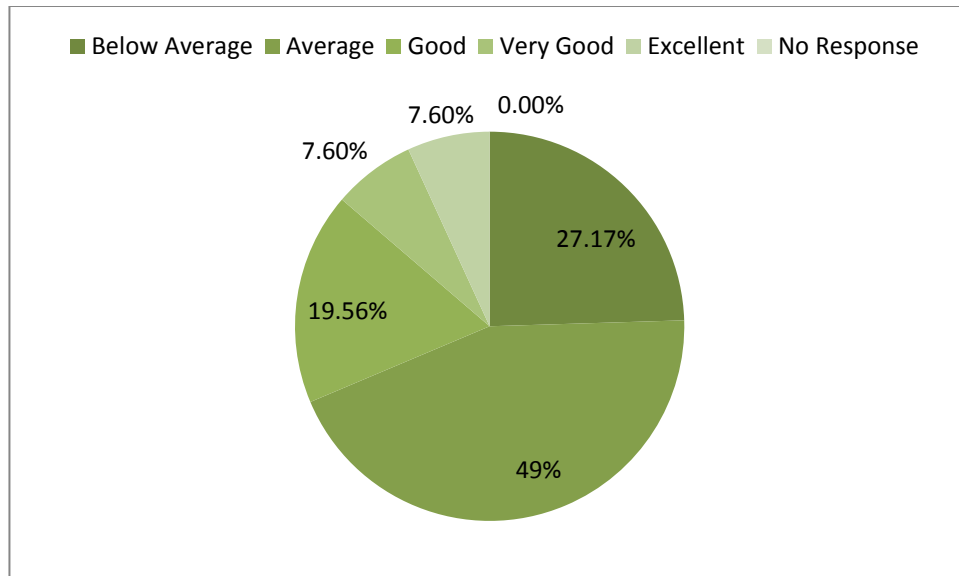

2. Library services:

Choice of Response	Response	Response%
Below Average	25	27.17%
Average	45	49%
Good	18	19.56%
Very Good	7	7.60%
Excellent	7	7.60%
No Response	0	0.00%

Principal
Netaji Nagar College for Women
Regent Estate, Kol - 92