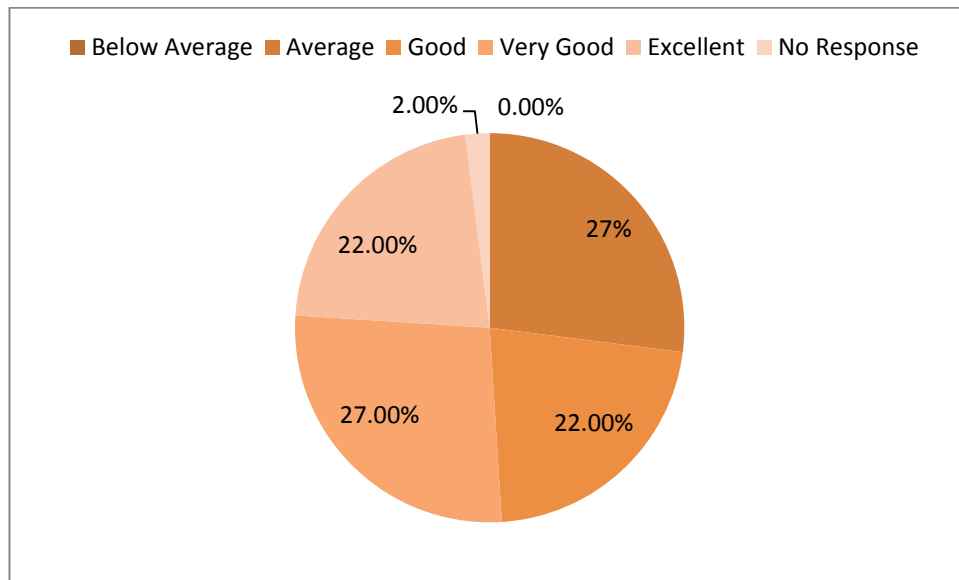

7. Helps students in realizing career goals

Choice of Response	Response	Response%
Below Average	8	0.00%
Average	45	27%
Good	17	22.00%
Very Good	3	27.00%
Excellent	12	22.00%
No Response	7	2.00%

Principal
Metaji Nagar College for Women
Regent Estate, Koi - 92