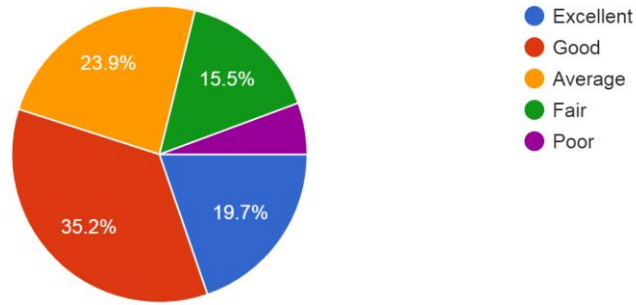

Sports and Cultural Activities of the College

71 responses