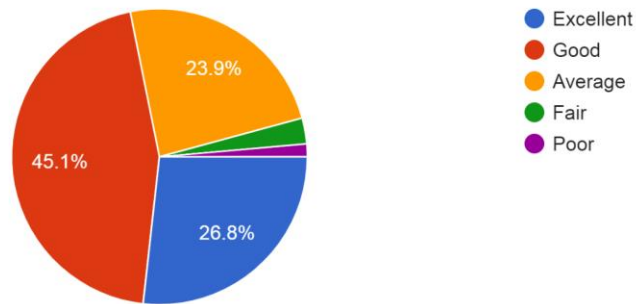

Student Counselling and Guidance

71 responses

Principal
Metaji Nagar College for Women
Regent Estate, Kdt - 92