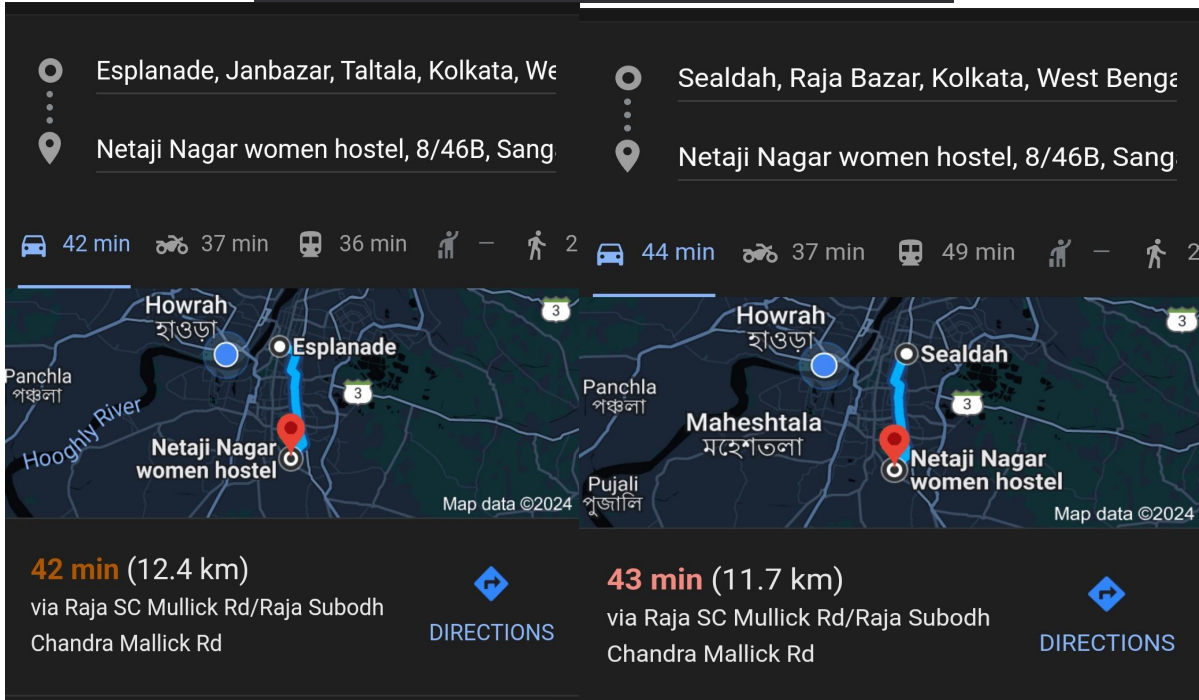

Netaji Nagar College for Women
170/13/1 N S C Bose Road, Kolkata-92

By Order

Dr. Chaitali Bhattacharjee (TIC)