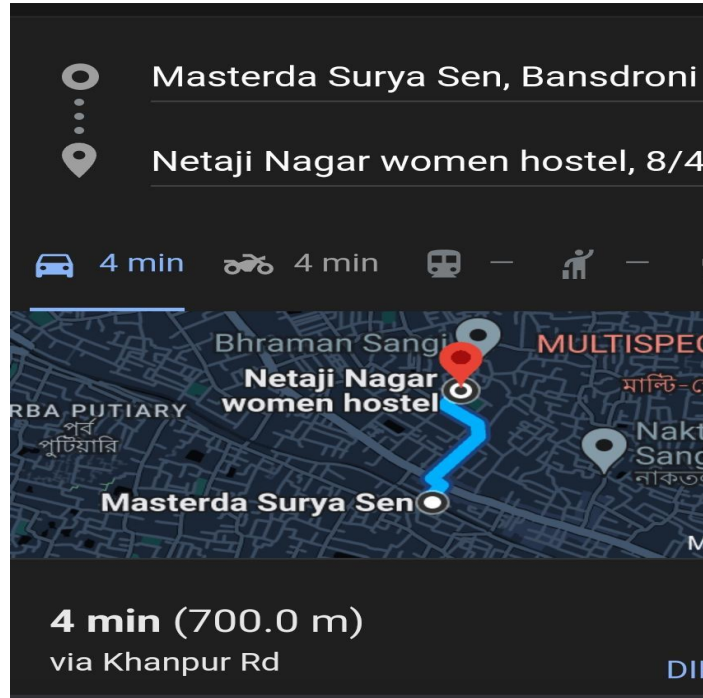

Netaji Nagar College for Women
170/13/1 N S C Bose Road, Kolkata-92

By Order

Dr. Chaitali Bhattacharjee (TIC)